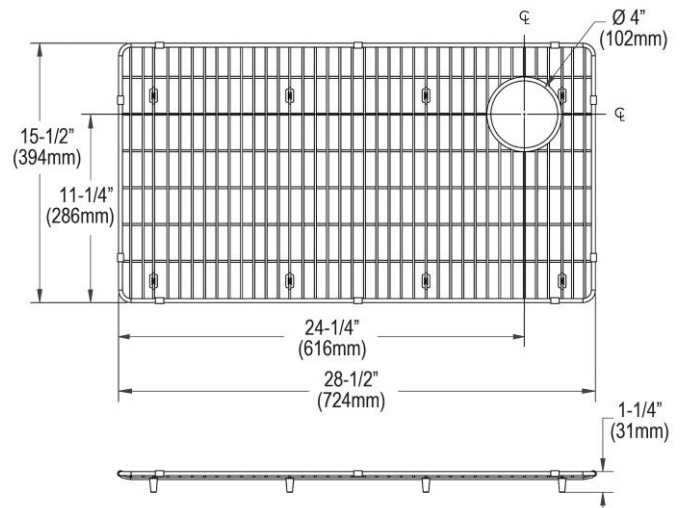

PART: _____ QTY: _____

PROJECT: _____

CONTACT: _____

DATE: _____

NOTES: _____

APPROVAL: _____

In keeping with our policy of continuing product improvement, Elkay reserves the right to change product specifications without notice. Please visit elkay.com for the most current version of Elkay product specification sheets. This specification describes an Elkay product with design, quality, and functional benefits to the user. When making a comparison of other producers' offerings, be certain these features are not overlooked.